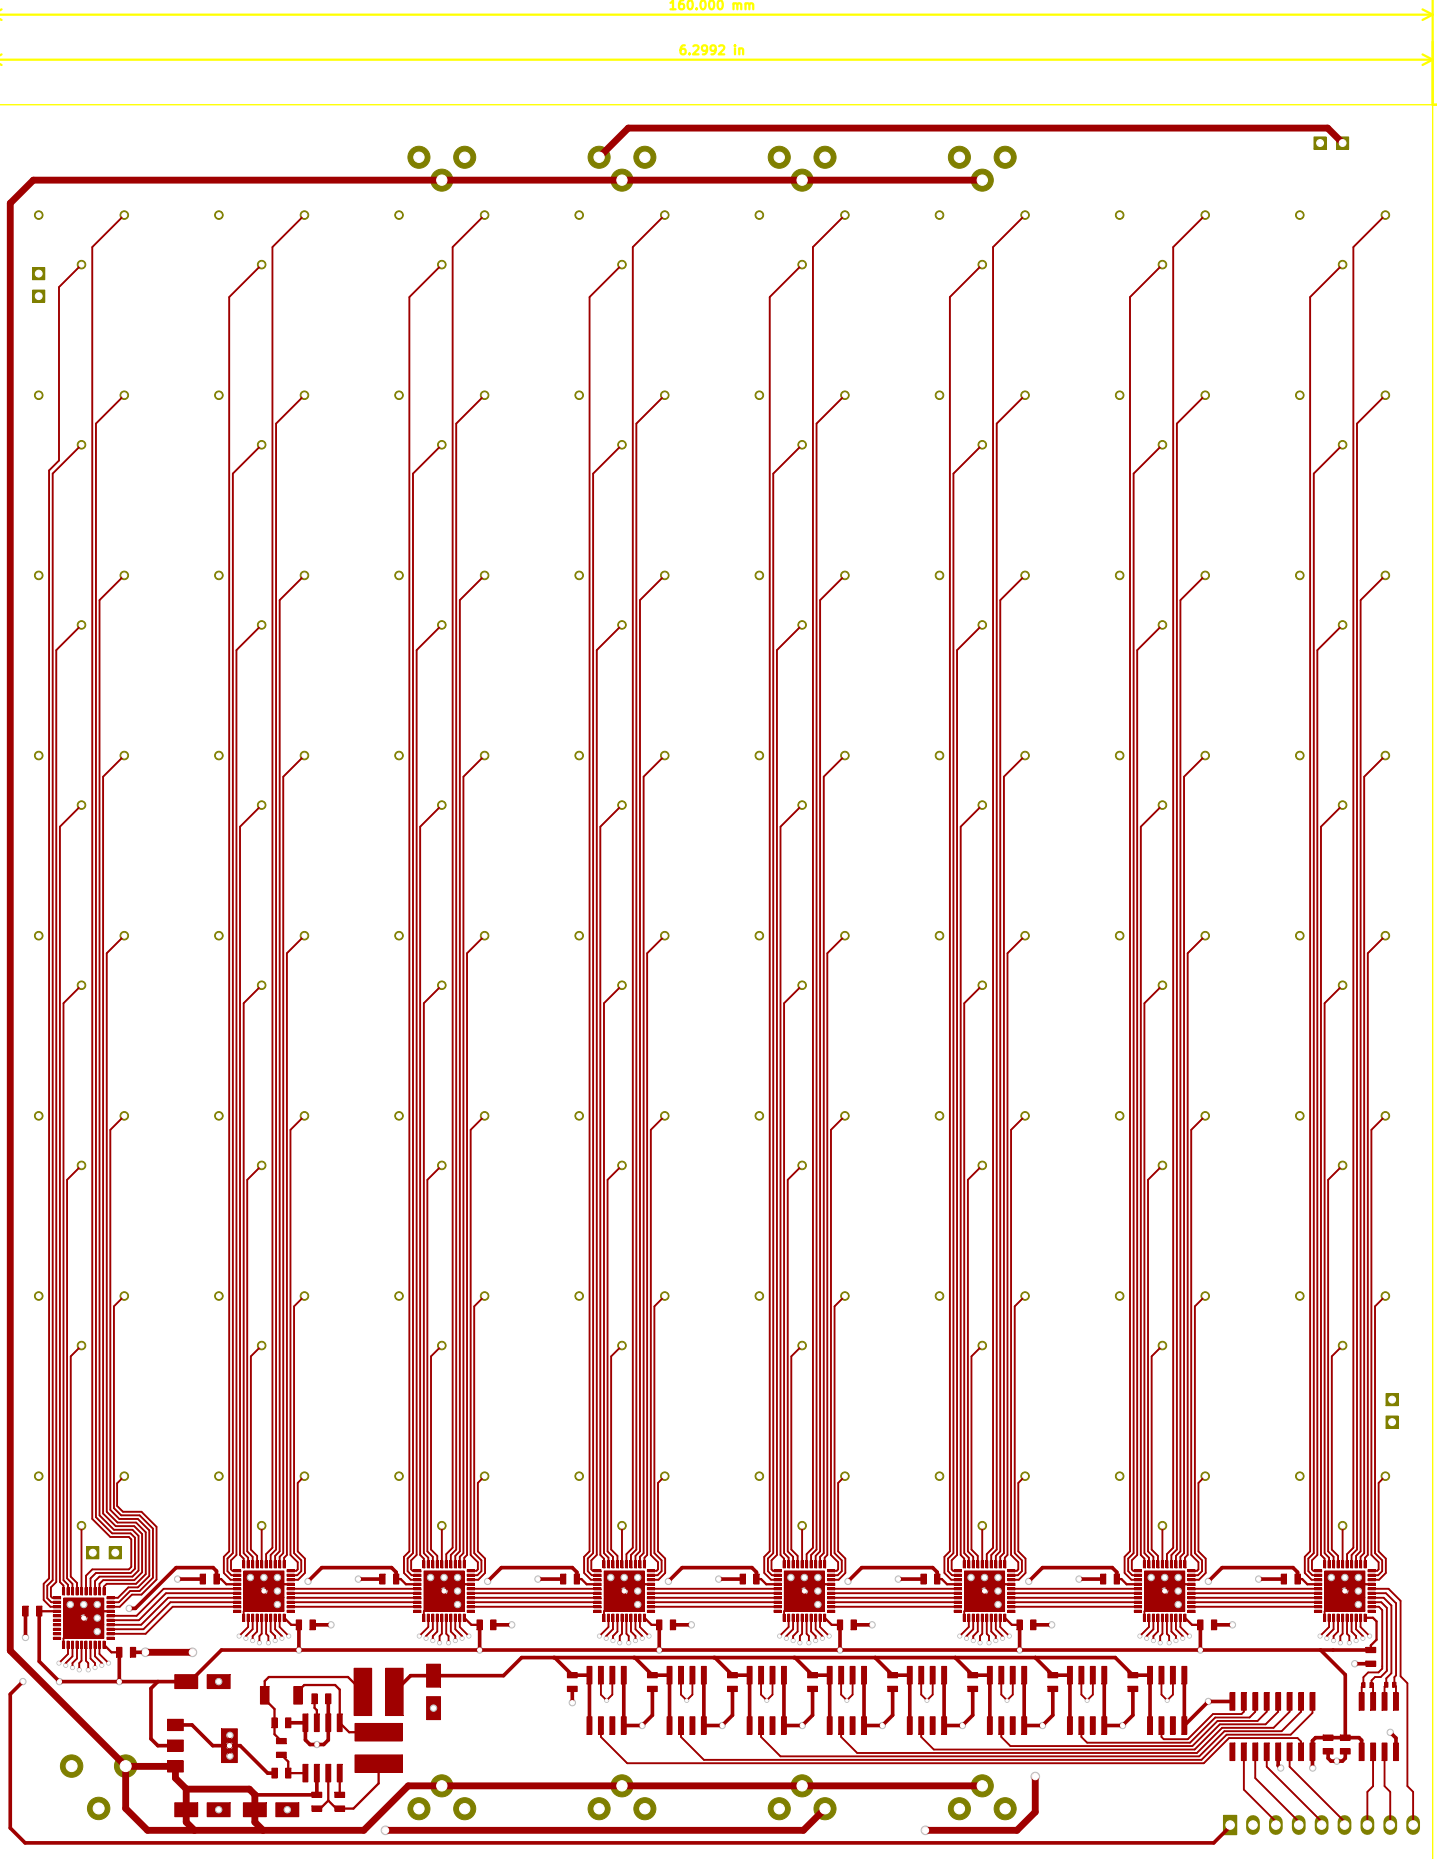

RGB LED Cube v.1
Designed by: Kevin Lee

195,000 mm
7,6772 in

160.000 mm

6.2992 in

135.000 mm
7.6772 in

160.000 mm

6.2992 in

1395.000 mm
7.6772 in